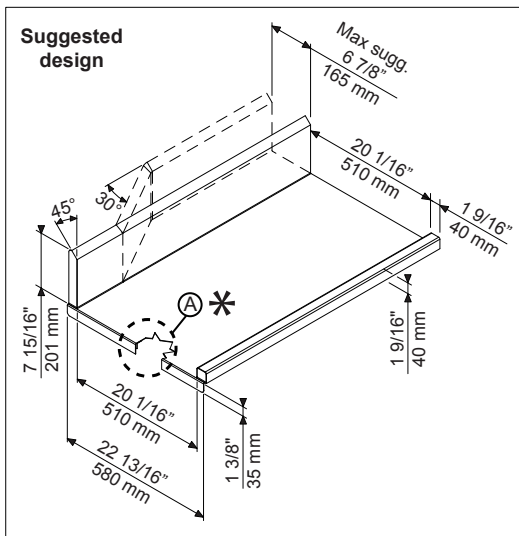

Recommended table connection

All tables must be connected to the dishwashing units according to local regulations and industry standards which may differ from the recommendations herein suggested. Electrolux Professional is not liable for any failure in complying with local design standards.

Doc Nr : 59566BF00