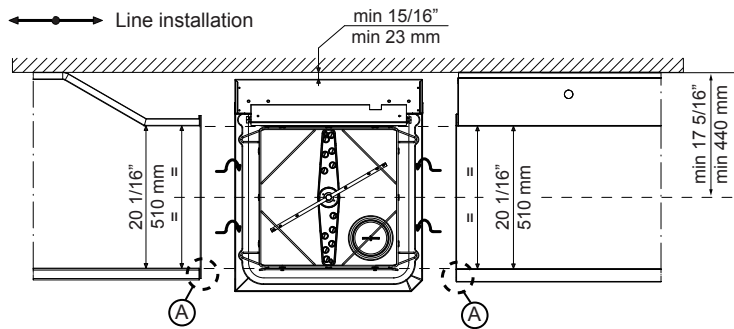

Recommended table connection

All tables must be connected to the dishwashing units according to local regulations and industry standards which may differ from the recommendations herein suggested. Electrolux Professional is not liable for any failure in complying with local design standards.

Doc Nr : 59566BF00