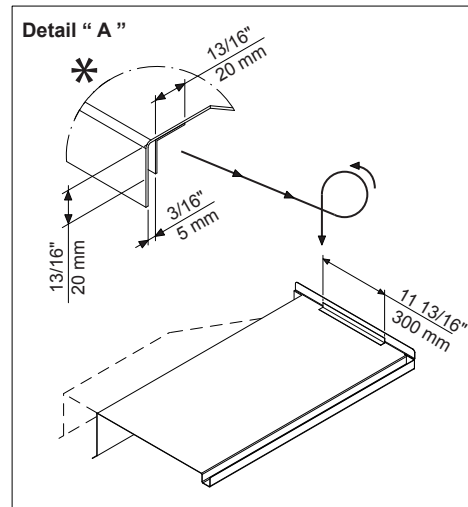

Recommended table connection

All tables must be connected to the dishwashing units according to local regulations and industry standards which may differ from the recommendations herein suggested. Electrolux Professional is not liable for any failure in complying with local design standards.

Doc Nr : 59566BF00