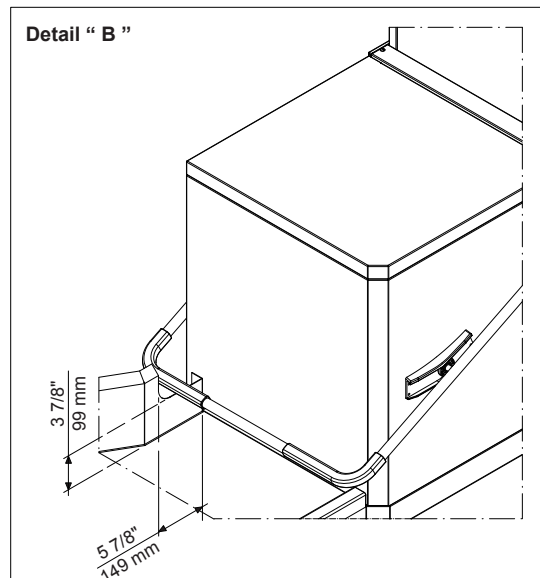

Recommended table connection

All tables must be connected to the dishwashing units according to local regulations and industry standards which may differ from the recommendations herein suggested. Electrolux Professional is not liable for any failure in complying with local design standards.

Doc Nr : 59566BF00