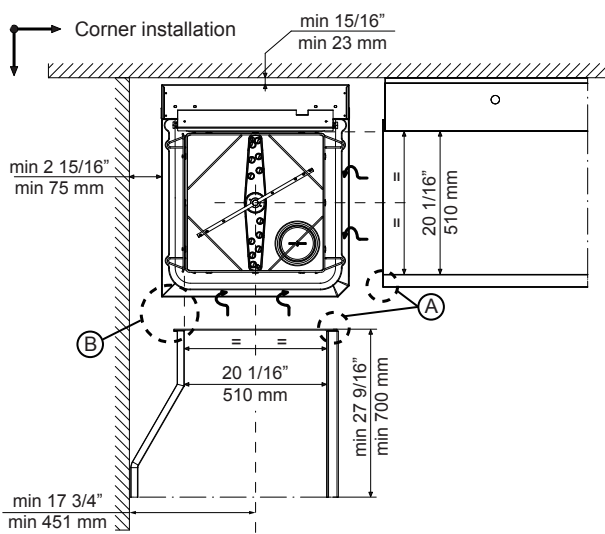

Recommended table connection

All tables must be connected to the dishwashing units according to local regulations and industry standards which may differ from the recommendations herein suggested. Electrolux Professional is not liable for any failure in complying with local design standards.

Doc Nr : 59566BF00